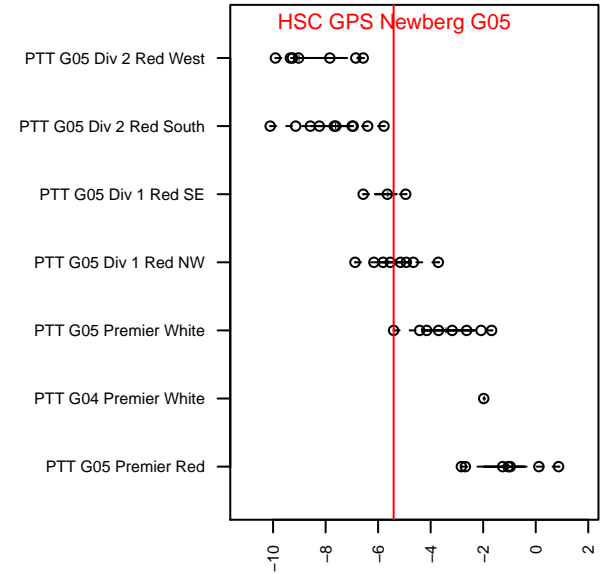

HSC GPS Newberg G05

Hillsboro Soccer Club
Newberg, OR
G05 total strength=813
attack=0.9 defense=1.21
fall league = PTT G05 Premier White

alt names used:
GPS OREGON GPS NEWBERG 05G
IFC 05G GPS Newberg

Venues played:
2017 Summer Slam Silver
2017 PTT G05 Premier White

**attack and defense variance (black dot)
relative to other teams
and top 10 in region**

**attack and defense rating
relative to others at age
and all opponents in last 13 months**

Performance relative to 13 month average