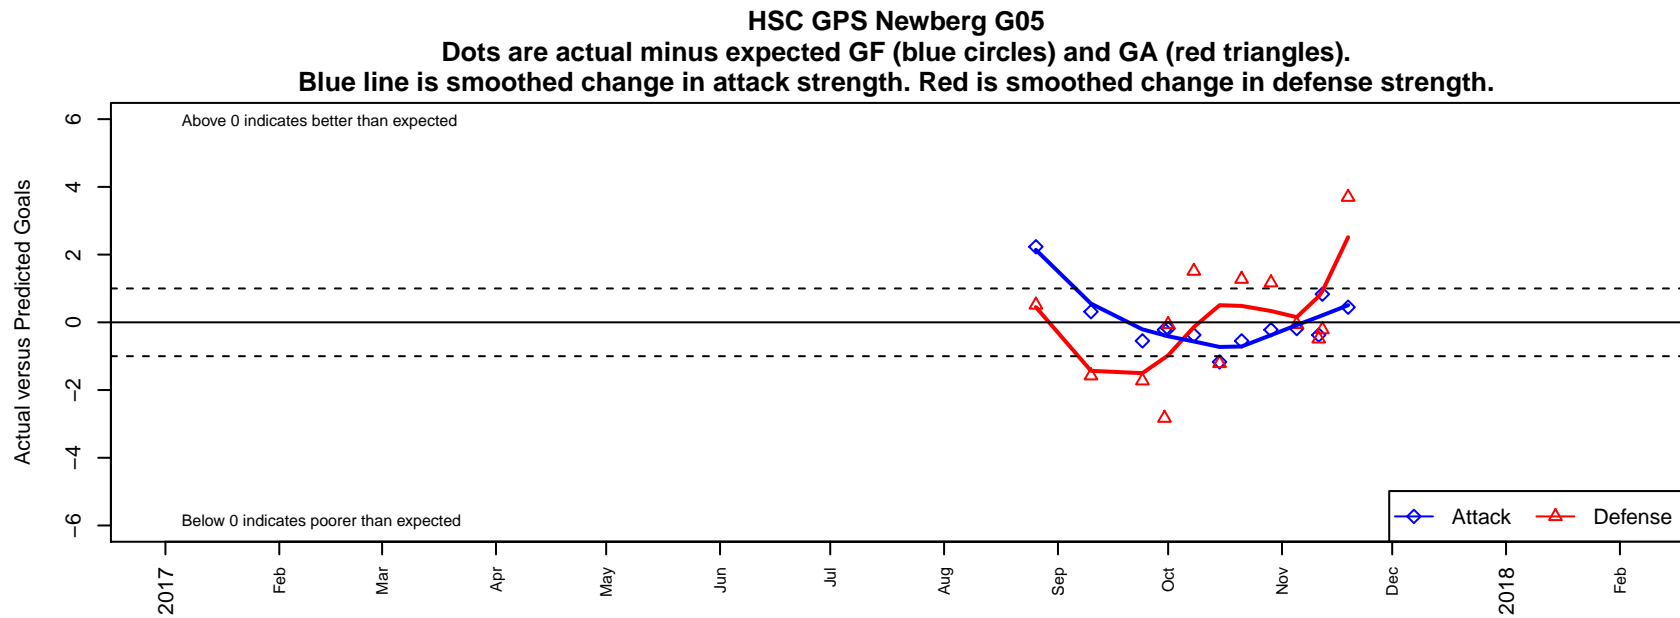

HSC GPS Newberg G05

Hillsboro Soccer Club
Newberg, OR
G05 total strength=813
attack=0.9 defense=1.21
fall league = PTT G05 Premier White

alt names used:
GPS OREGON GPS NEWBERG 05G
IFC 05G GPS Newberg

Venues played:
2017 Summer Slam Silver
2017 PTT G05 Premier White

**attack and defense variance (black dot)
relative to other teams
and top 10 in region**

**attack and defense rating
relative to others at age
and all opponents in last 13 months**

Performance relative to 13 month average