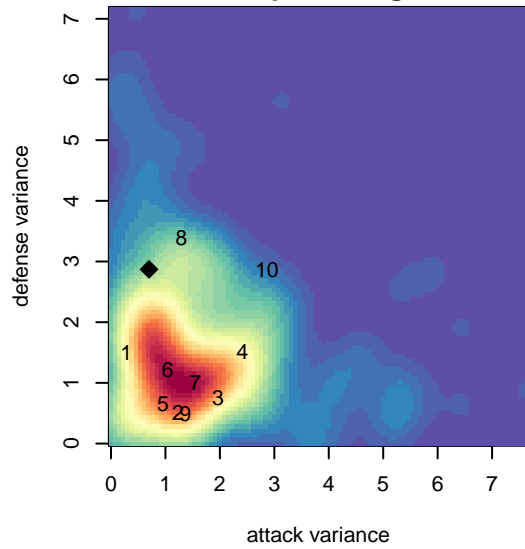

HSC GPS Newberg G05

Hillsboro Soccer Club
Newberg, OR
G05 total strength=813
attack=0.9 defense=1.21
fall league = PTT G05 Premier White

alt names used:
GPS OREGON GPS NEWBERG 05G
IFC 05G GPS Newberg

Venues played:
2017 Summer Slam Silver
2017 PTT G05 Premier White

**attack and defense variance (black dot)
relative to other teams
and top 10 in region**

**attack and defense rating
relative to others at age
and all opponents in last 13 months**

Performance relative to 13 month average